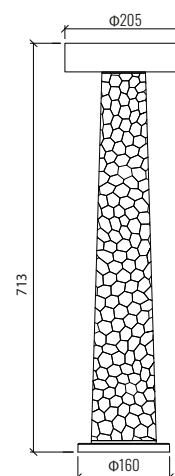

PRO

CRI ≥ 80

AC100-277V
50/60Hz

50000h

DIMENSION DRAW

Model:	Cavol
Format:	Cylindrical
Location:	Exterior
Wattage:	15W
Materials:	Aluminum
Led Color:	3000K / 4000K / 6500K
Product Dimension:	Φ205*H713mm
IP Code:	65
Fixation:	Ground
CRI :	80
Lumen Output:	825.3 LM
Frequency:	50/60 Hz